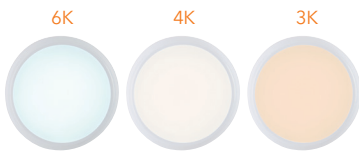

## FAIRWAY

**NEW**  
PRODUCT

**WATTAGE**  
SWITCH

**CCT**  
SWITCH

**UP TO**  
**1800**  
LUMENS

Hinged Gear Tray

- Construction and finish: opal polycarbonate and matt white textured
- Complete with LED driver
- 9/14/18W LED module (SMD) CCT
- K: 3000/4000/6000
- Lm: 900/1400/1800

Adjustable Wattage Switch

Push Fit Installation

Part code & Description	Finish	K	LM	LM/W	Dimensions
FAI-CCT-IP65-01 - Mains	Gloss white	3000/4000/6000	1800	100	Proj: 74mm Dia: 316mm
FAI-CCT-IP65-02 - C/W Microwave sensor	Gloss white	3000/4000/6000	1800	100	Proj: 74mm Dia: 316mm
FAI-CCT-IP65-04 - C/W Microwave sensor & Corridor Function	Gloss white	3000/4000/6000	1800	100	Proj: 74mm Dia: 316mm
FAI-CCT-IP65-05 - C/W 3hr Emergency	Gloss white	3000/4000/6000	1800	100	Proj: 74mm Dia: 316mm
FAI-CCT-IP65-06 - C/W Emergency & Microwave sensor	Gloss white	3000/4000/6000	1800	100	Proj: 74mm Dia: 316mm
FAI-CCT-IP65-08 - C/W Emergency, Microwave sensor & Corridor Function	Gloss white	3000/4000/6000	1800	100	Proj: 74mm Dia: 316mm

## Optional Bezel Accessories

5YR  
WARRANTY

NEW  
PRODUCT

Part code	Description	Finish	Dimensions
1 FAI-T-OPEN-CH	Chrome plain bezel	Chrome effect polycarbonate	H: 48mm Dia: 316mm
2 FAI-T-EYE-WH	White eyelid bezel	Matt white abs plastic	H: 64mm Dia: 316mm
3 FAI-T-GRILL-WH	White grill bezel	Matt white abs plastic	H: 65mm Dia: 317mm
4 FAI-T-OPEN-BLK	Black plain bezel	Gloss black abs plastic	H: 48mm Dia: 316mm
5 FAI-T-EYE-BLK	Black eyelid bezel	Matt black abs plastic	H: 64mm Dia: 316mm
6 FAI-T-GRILL-BLK	Black grill bezel	Matt black abs plastic	H: 65mm Dia: 317mm
7 FAI-T-OPEN-ANT	Anthracite grey plain bezel	Gloss anthracite grey abs plastic	H: 48mm Dia: 316mm
8 FAI-T-EYE-ANT	Anthracite grey eyelid bezel	Matt anthracite grey abs plastic	H: 64mm Dia: 316mm
9 FAI-T-GRILL-ANT	Anthracite grey grill bezel	Matt anthracite grey abs plastic	H: 65mm Dia: 317mm