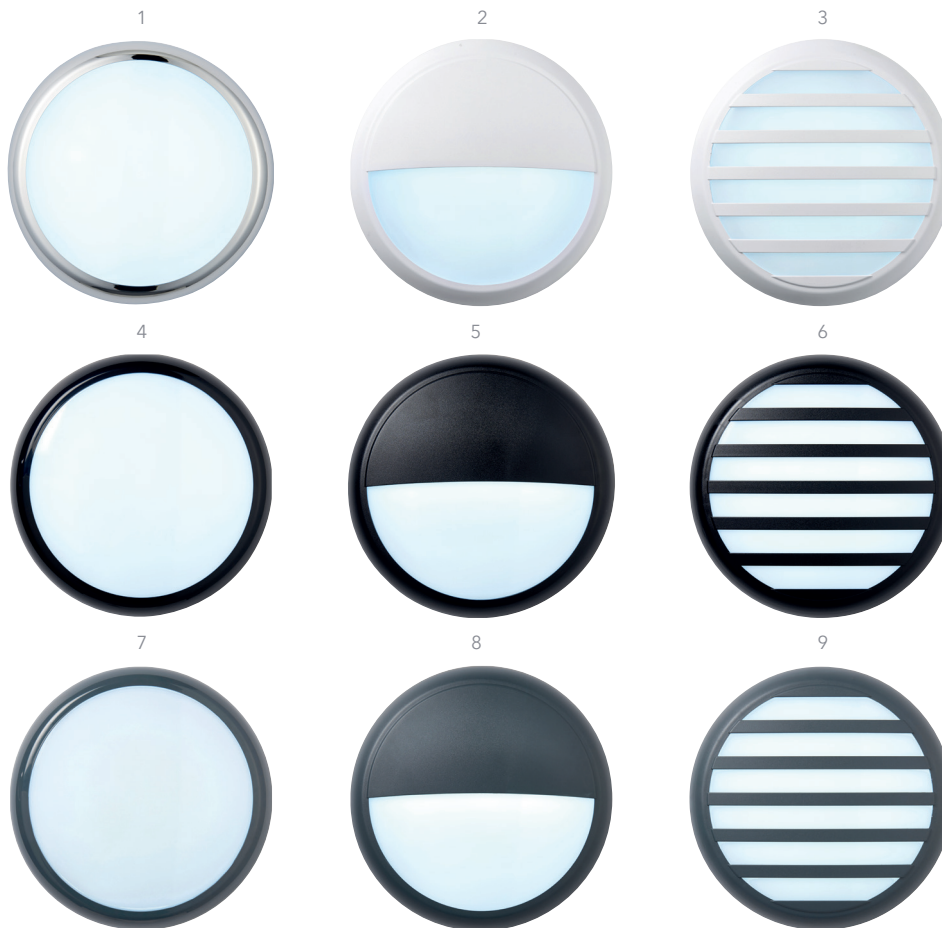

## FAIRWAY

**NEW**  
PRODUCT

**WATTAGE**  
SWITCH

**CCT**  
SWITCH

**UP TO**  
**1800**  
LUMENS

Hinged Gear Tray

- Construction and finish: opal polycarbonate and matt white textured
- Complete with LED driver
- 9/14/18W LED module (SMD) CCT
- K: 3000/4000/6000
- Lm: 900/1400/1800

Adjustable Wattage Switch

Push Fit Installation

Part code & Description	Finish	K	LM	LM/W	Dimensions
FAI-CCT-IP65-01 - Mains	Gloss white	3000/4000/6000	1800	100	Proj: 74mm Dia: 316mm
FAI-CCT-IP65-02 - C/W Microwave sensor	Gloss white	3000/4000/6000	1800	100	Proj: 74mm Dia: 316mm
FAI-CCT-IP65-04 - C/W Microwave sensor & Corridor Function	Gloss white	3000/4000/6000	1800	100	Proj: 74mm Dia: 316mm
FAI-CCT-IP65-05 - C/W 3hr Emergency	Gloss white	3000/4000/6000	1800	100	Proj: 74mm Dia: 316mm
FAI-CCT-IP65-06 - C/W Emergency & Microwave sensor	Gloss white	3000/4000/6000	1800	100	Proj: 74mm Dia: 316mm
FAI-CCT-IP65-08 - C/W Emergency, Microwave sensor & Corridor Function	Gloss white	3000/4000/6000	1800	100	Proj: 74mm Dia: 316mm

## Optional Bezel Accessories

5YR  
WARRANTY

NEW  
PRODUCT

Part code	Description	Finish	Dimensions
1 FAI-T-OPEN-CH	Chrome plain bezel	Chrome effect polycarbonate	H: 48mm Dia: 316mm
2 FAI-T-EYE-WH	White eyelid bezel	Matt white abs plastic	H: 64mm Dia: 316mm
3 FAI-T-GRILL-WH	White grill bezel	Matt white abs plastic	H: 65mm Dia: 317mm
4 FAI-T-OPEN-BLK	Black plain bezel	Gloss black abs plastic	H: 48mm Dia: 316mm
5 FAI-T-EYE-BLK	Black eyelid bezel	Matt black abs plastic	H: 64mm Dia: 316mm
6 FAI-T-GRILL-BLK	Black grill bezel	Matt black abs plastic	H: 65mm Dia: 317mm
7 FAI-T-OPEN-ANT	Anthracite grey plain bezel	Gloss anthracite grey abs plastic	H: 48mm Dia: 316mm
8 FAI-T-EYE-ANT	Anthracite grey eyelid bezel	Matt anthracite grey abs plastic	H: 64mm Dia: 316mm
9 FAI-T-GRILL-ANT	Anthracite grey grill bezel	Matt anthracite grey abs plastic	H: 65mm Dia: 317mm