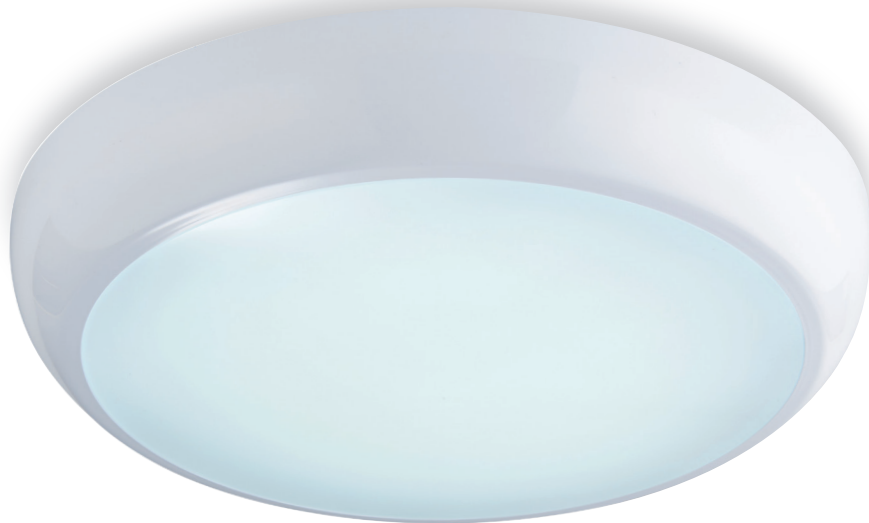

## FAIRWAY

**NEW**  
PRODUCT

**WATTAGE**  
SWITCH

**CCT**  
SWITCH

**UP TO**  
**1800**  
LUMENS

Hinged Gear Tray

- Construction and finish: opal polycarbonate and matt white textured
- Complete with LED driver
- 9/14/18W LED module (SMD) CCT
- K: 3000/4000/6000
- Lm: 900/1400/1800

Adjustable Wattage Switch

Push Fit Installation

Part code & Description	Finish	K	LM	LM/W	Dimensions
FAI-CCT-IP65-01 - Mains	Gloss white	3000/4000/6000	1800	100	Proj: 74mm Dia: 316mm
FAI-CCT-IP65-02 - C/W Microwave sensor	Gloss white	3000/4000/6000	1800	100	Proj: 74mm Dia: 316mm
FAI-CCT-IP65-04 - C/W Microwave sensor & Corridor Function	Gloss white	3000/4000/6000	1800	100	Proj: 74mm Dia: 316mm
FAI-CCT-IP65-05 - C/W 3hr Emergency	Gloss white	3000/4000/6000	1800	100	Proj: 74mm Dia: 316mm
FAI-CCT-IP65-06 - C/W Emergency & Microwave sensor	Gloss white	3000/4000/6000	1800	100	Proj: 74mm Dia: 316mm
FAI-CCT-IP65-08 - C/W Emergency, Microwave sensor & Corridor Function	Gloss white	3000/4000/6000	1800	100	Proj: 74mm Dia: 316mm

## Optional Bezel Accessories

5YR  
WARRANTY

NEW  
PRODUCT

Part code	Description	Finish	Dimensions
1 FAI-T-OPEN-CH	Chrome plain bezel	Chrome effect polycarbonate	H: 48mm Dia: 316mm
2 FAI-T-EYE-WH	White eyelid bezel	Matt white abs plastic	H: 64mm Dia: 316mm
3 FAI-T-GRILL-WH	White grill bezel	Matt white abs plastic	H: 65mm Dia: 317mm
4 FAI-T-OPEN-BLK	Black plain bezel	Gloss black abs plastic	H: 48mm Dia: 316mm
5 FAI-T-EYE-BLK	Black eyelid bezel	Matt black abs plastic	H: 64mm Dia: 316mm
6 FAI-T-GRILL-BLK	Black grill bezel	Matt black abs plastic	H: 65mm Dia: 317mm
7 FAI-T-OPEN-ANT	Anthracite grey plain bezel	Gloss anthracite grey abs plastic	H: 48mm Dia: 316mm
8 FAI-T-EYE-ANT	Anthracite grey eyelid bezel	Matt anthracite grey abs plastic	H: 64mm Dia: 316mm
9 FAI-T-GRILL-ANT	Anthracite grey grill bezel	Matt anthracite grey abs plastic	H: 65mm Dia: 317mm