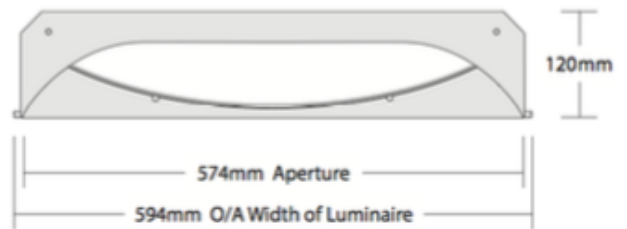

Kontour 'R'
Shallow Rod Curved Front