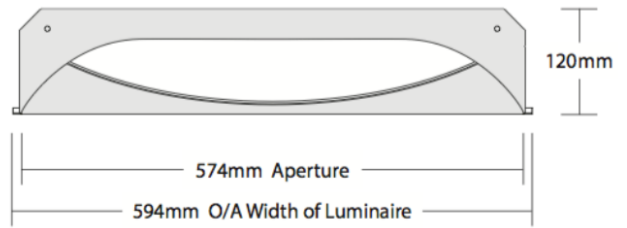

Kontour 'O'
Open Curved Front