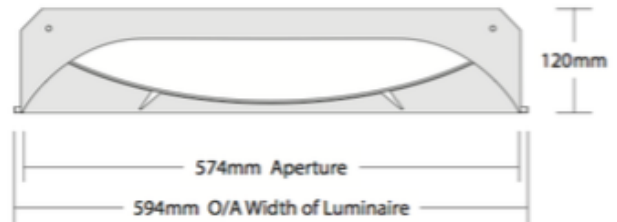

Kontour 'W'
Shallow Wedge Curved Front