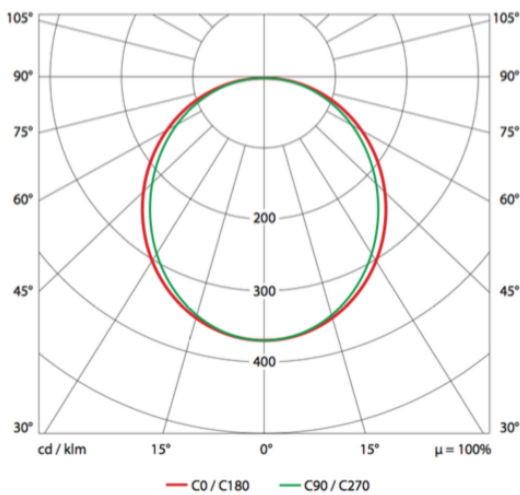

The high transmission opal diffusers are optimised for ideal photometric distribution without creating discomfort glare and the state-of-the-art LED sources guarantee that this is all achieved with very low energy consumption (typically 95lm/W).

**Kontour 'O'**  
Open Curved Front

**Kontour 'R'**  
Shallow Rod Curved Front

**Kontour 'W'**  
Shallow Wedge Curved Front

## Photometry

LED Lumen Output	2641 Lumens
Colour Temperature	4000K
RA	80
Circuit Watts	28.09W
Efficiency	94.02lm /S

All Kontour Range luminaires are available in 300 x 1200mm versions.

500 x 500 versions and special sizes can be produced to Order.