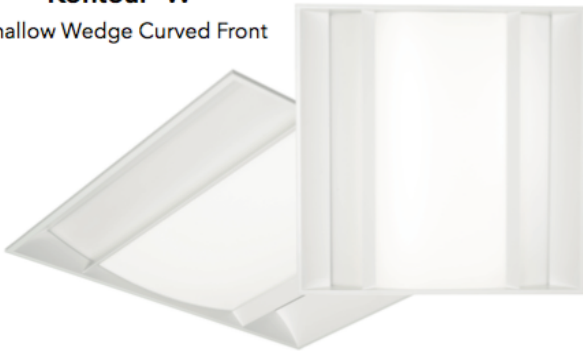

Kontour 'W'
Shallow Wedge Curved Front