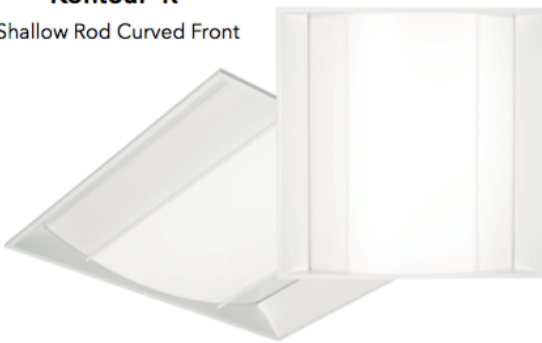

Kontour 'R'
Shallow Rod Curved Front