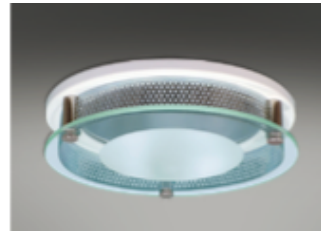

Decorative Bezel

MDL301
White bezel complete with outer etched glass

MDL302
White bezel complete with clear glass

MDL303
White bezel complete with centre etched

MDL305
White bezel complete with clear halo glass

MDL306
White bezel complete with etched halo glass

MDL307
White bezel complete with fully etched glass

Corona Bezel

CB301
 White corona bezel
 with outer etched glass

CB302
 White corona bezel
 with clear glass

CB303
 White corona bezel
 with centre etched

CB305
 White corona bezel
 with clear halo glass

CB306
 White corona bezel
 with etched halo glass

CB307
 White corona bezel
 with fully etched glass

IP65 Bezel