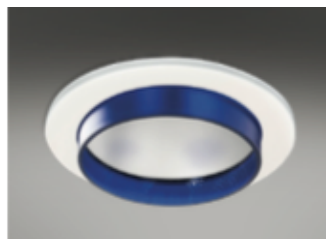

CB303
 White corona bezel
 with centre etched

CB305
 White corona bezel
 with clear halo glass

CB306
 White corona bezel
 with etched halo glass

CB307
 White corona bezel
 with fully etched glass

IP65 Bezel

/65
 Universal bezel to accept
 IP65 accessories

IP65/002/195
 IP65 Clear Glass

IP65/008/195
 IP65 Opal polycarbonate

IP65/009/195
 IP65 Clear polycarbonate

Accessories

MDL351
Etched glass mini reflector

MDL352/BLUE
Blue lens mini reflector

MDL352/RED
Red lens mini reflector

MDL352/GREEN
Green lens mini reflector

MDL310/FROST
Frosted vertical halo

MDL310/BLUE
Blue vertical halo

MDL384
Frosted hi-light

MDL385
Blue hi-light

MDL340
IP54 Clear glass

MDL341
IP54 Centre etched glass

MDL342
IP54 Full etched glass

MDL343
IP54 Clear polycarbonate

MDL344
IP54 Opal polycarbonate

MDL317
IP44 Prismatic lens

MDL-HALOKIT.002
Halo kit - maximum cut-out
250 mm