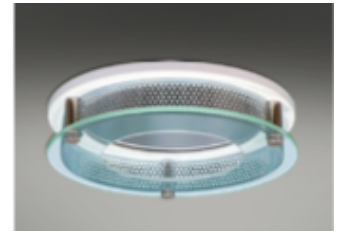

Decorative Bezel

MDL301
White bezel complete with outer etched glass

MDL302
White bezel complete with clear glass

MDL303
White bezel complete with centre etched

MDL305
White bezel complete with clear halo glass

MDL306
White bezel complete with etched halo glass

MDL307
White bezel complete with fully etched glass

Corona Bezel

CB301
 White corona bezel
 with outer etched glass

CB302
 White corona bezel
 with clear glass

CB303
 White corona bezel
 with centre etched

CB305
 White corona bezel
 with clear halo glass

CB306
 White corona bezel
 with etched halo glass

CB307
 White corona bezel
 with fully etched glass

IP65 Bezel