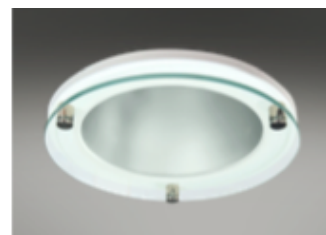

MDL Downlight

Features:

- Die-cast twist and lock bezel with interchangeable accessories
- Satin etched reflector
- Optimised thermal management system
- Dimming and emergency conversion options
- Life >60,000 hours (L70B10)
- Warranty: 5 Years

Decorative Bezel

MDL301
White bezel complete with outer etched glass

MDL302
White bezel complete with clear glass

MDL303
White bezel complete with centre etched

MDL305
White bezel complete with clear halo glass

MDL306
White bezel complete with etched halo glass

MDL307
White bezel complete with fully etched glass

Corona Bezel

CB301
 White corona bezel
 with outer etched glass

CB302
 White corona bezel
 with clear glass