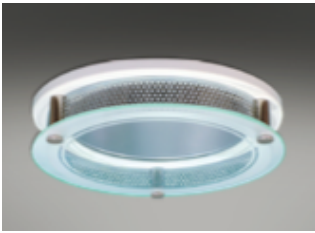

Decorative Bezel

MDL301
White bezel complete with outer etched glass

MDL302
White bezel complete with clear glass

MDL303
White bezel complete with centre etched

MDL305
White bezel complete with clear halo glass

MDL306
White bezel complete with etched halo glass

MDL307
White bezel complete with fully etched glass

Corona Bezel

CB301
 White corona bezel
 with outer etched glass

CB302
 White corona bezel
 with clear glass

CB303
 White corona bezel
 with centre etched

CB305
 White corona bezel
 with clear halo glass

CB306
 White corona bezel
 with etched halo glass

CB307
 White corona bezel
 with fully etched glass

IP65 Bezel