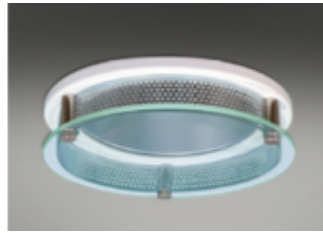

Decorative Bezel

MDL301
White bezel complete with outer etched glass

MDL302
White bezel complete with clear glass

MDL303
White bezel complete with centre etched

MDL305
White bezel complete with clear halo glass

MDL306
White bezel complete with etched halo glass

MDL307
White bezel complete with fully etched glass

Corona Bezel

CB301
 White corona bezel
 with outer etched glass

CB302
 White corona bezel
 with clear glass

CB303
 White corona bezel
 with centre etched

CB305
 White corona bezel
 with clear halo glass

CB306
 White corona bezel
 with etched halo glass

CB307
 White corona bezel
 with fully etched glass

IP65 Bezel