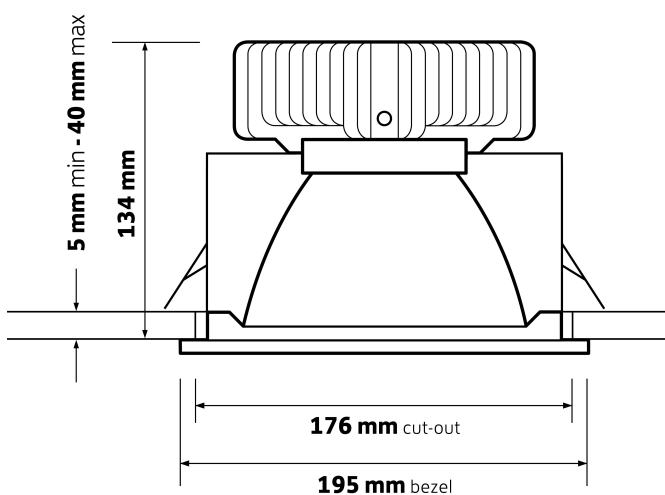

MDL Downlight

Features:

- Die-cast twist and lock bezel with interchangeable accessories
- Satin etched reflector
- Optimised thermal management system
- Dimming and emergency conversion options
- Life >60,000 hours (L70B10)
- Warranty: 5 Years