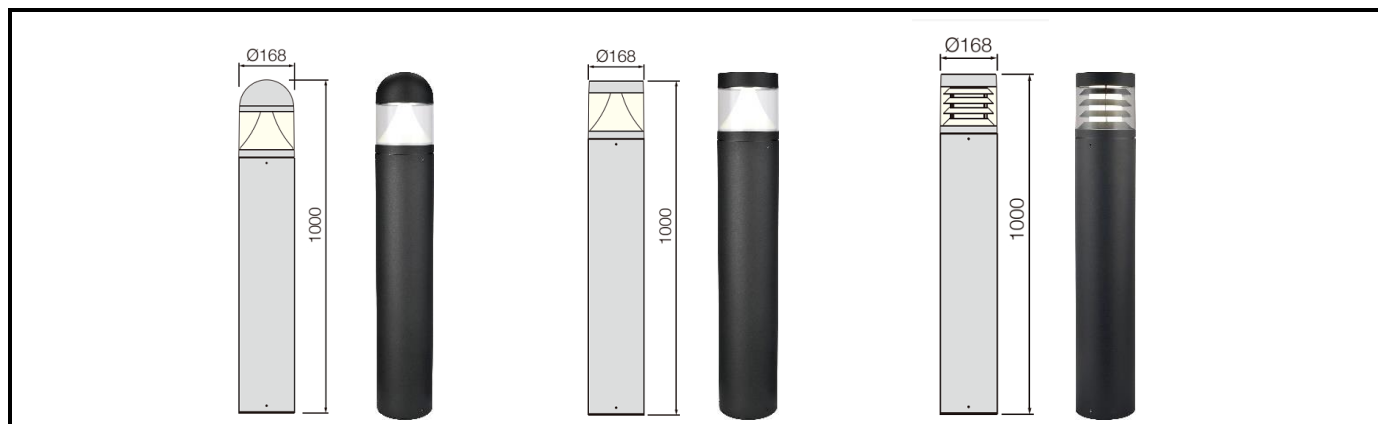

## PATHFINDER

Pathfinder is a robust bollard with a classic look suitable for most applications. It has a durable extruded aluminium body and polycarbonate lens providing good levels of vandal resistance. With silver grey coated louvred controller, it provides symmetrical distribution and minimal glare.

### Features

- Selectable CCT - 3000K/4000K
- Power 25W
- 3 year warranty
- C/W concrete fixings, J Bolts & Root Mount Kit is available to order separately
- IP65 & IK09 rated
- Emergency options available including self test
- Available with Flat head, Dome head or Flat head with Louvre

## Dimensions - Line Drawing