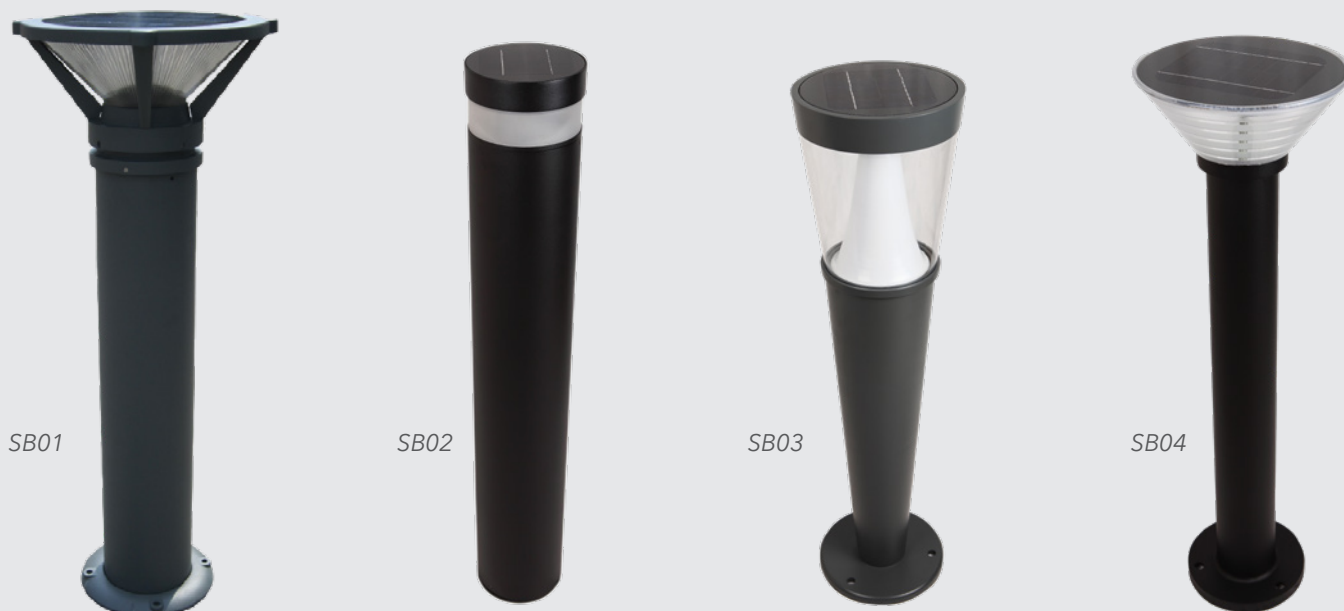

# Pathfinder - Solar Bollards

Our Solar LED Bollard Lights are a very popular type of fitting especially for commercial applications. They can be installed in and around car parks, at entrances to commercial buildings, along footpaths and in outdoor shopping centres. A perfect solution where mains powered lighting isn't possible. They are very easy to install, incredibly efficient and the LED light output is great in providing low level amenity lighting without causing light pollution, with an automatic switching function (auto power on/off). Typical spacing would be 5m to 10m apart or further depending upon the requirements of the application. The PIR is fitted as standard.