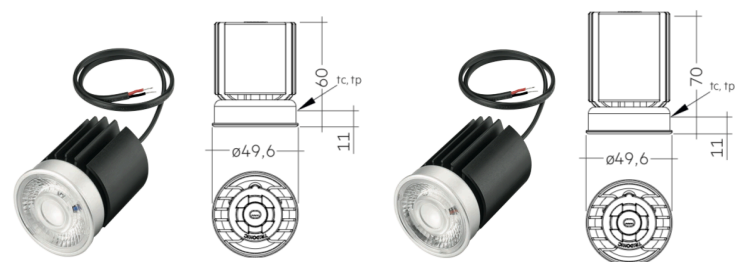

WREN

The Wren range of products are suitable for direct installation in ceilings – simple and convenient because the LED module, heat sink and lens form a single unit. This means it is possible to switch very quickly and cost-effectively from conventional halogen or compact fluorescent lamps to a preconfigured professional LED solution.

Features

- Fits in most existing MR16 / GU10 halogen luminaires
- Replacement of 50 W MR16 halogen lamps or 20 W HID lamp
- Module with integrated heatsink and optics
- Choice of variable dimming and non-dimming LED Drivers
- Emergency options available
- Pre-wired for quick and easy installation
- Eye-catching lens optic with mirrors halogen facettes
- Long life-time: L70B50 >50,000 h
- 5-year guarantee

Optical properties

- Colour temperatures 3000K and 4000K (2700K available on request)
- Typ. luminous flux 700 und 1,200 lm
- Module luminous efficacy up to 104 lm/W
- Higher CRI, typical Ra = 92
- Small colour tolerance MacAdam 3
- Beam Angle: spot degree (12° / 24°) or downlight (36°)

Mechanical properties

- Module dimension $\varnothing 49.6 \times 75.5$ and $\varnothing 49.6 \times 70$ mm
- Mounting with mounting ring, see accessories

Wren 700lm

Wren 1200lm

Part Number	Description
WR3K24D700-01	Wren, 3000K, 24° Beam Angle, 10W, 700lm, Standard, c/w driver
WR3K36D700-01	Wren, 3000K, 36° Beam Angle, 10W, 700lm, Standard, c/w driver
WR3K24D1200-01	Wren, 3000K, 24° Beam Angle, 12.2W, 1200lm, Standard, c/w driver
WR3K36D1200-01	Wren, 3000K, 36° Beam Angle, 12.2W, 1200lm, Standard, c/w driver
WR4K24D700-01	Wren, 4000K, 24° Beam Angle, 10W, 700lm, Standard, c/w driver
WR4K36D700-01	Wren, 4000K, 36° Beam Angle, 10W, 700lm, Standard, c/w driver
WR4K24D1200-01	Wren, 4000K, 24° Beam Angle, 12.2W, 1200lm, Standard, c/w driver
WR4K36D1200-01	Wren, 4000K, 36° Beam Angle, 12.2W, 1200lm, Standard, c/w driver