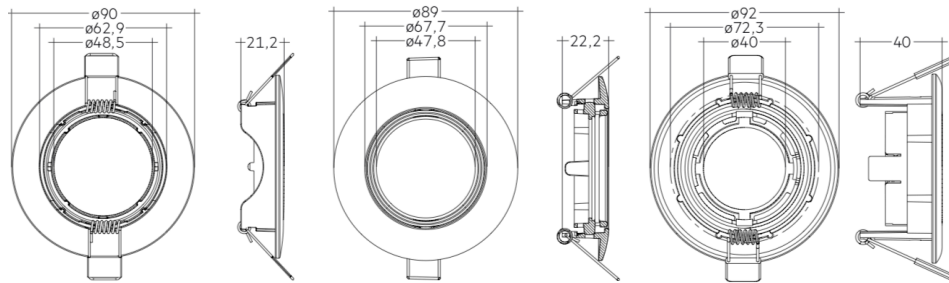

Mechanical properties

- Module dimension $\varnothing 49.6 \times 75.5$ and $\varnothing 49.6 \times 70$ mm
- Mounting with mounting ring, see accessories

Wren 700lm

Wren 1200lm

Part Number	Description
WR3K24D700-01	Wren, 3000K, 24° Beam Angle, 10W, 700lm, Standard, c/w driver
WR3K36D700-01	Wren, 3000K, 36° Beam Angle, 10W, 700lm, Standard, c/w driver
WR3K24D1200-01	Wren, 3000K, 24° Beam Angle, 12.2W, 1200lm, Standard, c/w driver
WR3K36D1200-01	Wren, 3000K, 36° Beam Angle, 12.2W, 1200lm, Standard, c/w driver
WR4K24D700-01	Wren, 4000K, 24° Beam Angle, 10W, 700lm, Standard, c/w driver
WR4K36D700-01	Wren, 4000K, 36° Beam Angle, 10W, 700lm, Standard, c/w driver
WR4K24D1200-01	Wren, 4000K, 24° Beam Angle, 12.2W, 1200lm, Standard, c/w driver
WR4K36D1200-01	Wren, 4000K, 36° Beam Angle, 12.2W, 1200lm, Standard, c/w driver

Trim 68mm 30°

Trim 75mm LO 30°

Trim 75mm 30°

Trim 68mm BLK 30°

Trim 75mm WH LO 30°

Trim 75mm BLK 30°

Trim 75mm BN LO 30°

Part Number	Description
WRTRIM68-BN	Wren Trim, 68mm Cutout, Chrome
WRTRIM68-BLK	Wren Trim, 68mm Cutout, Black
WRTRIM68-WH	Wren Trim, 68mm Cutout, White
WRTRIM75LO-BN	Wren Trim, 75mm Cutout, LO, Chrome
WRTRIM75LO-BLK	Wren Trim, 75mm Cutout, LO, Black
WRTRIM75LO-WH	Wren Trim, 75mm Cutout, LO, White
WRTRIM75-BLK	Wren Trim, 75mm Cutout, Black
WRTRIM75-WH	Wren Trim, 75mm Cutout, White