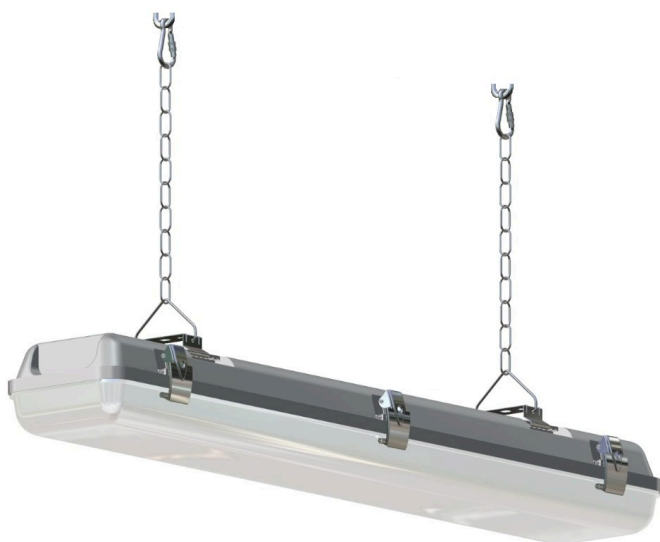

Specification

Code	Wattage	Lumens	Length (mm)	Unit Weight (kg)	Running Current
AQ/2FT	12W	1933	660	0.95	DC300mA
	15W	2411		0.95	DC365mA
	18W	2894		0.95	DC445mA
	20W	3252		0.95	DC500mA
AQ/4FT	24W	3844	1268	1.70	DC600mA
	30W	4827		1.70	DC700mA
	37W	5955		1.70	DC800mA
	40W	6403		1.70	DC900mA
AQ/5FT	35W	5605	1567	2.15	DC650mA
	46W	7382		2.15	DC800mA
	52W	8374		2.15	DC900mA
	60W	9611		2.15	DC1050mA
AQ/6FT	48W	7690	1867	2.75	DC900mA
	54W	8688		2.75	DC1000mA
	70W	11339		2.75	DC1300mA
	80W	12645		2.75	DC1500mA

Dimensions (mm)

Aqua shown with suspension kit (AQ/SUS-PACK)

To be ordered separately

AQ/SUS-PACK

AQUA 2m SUSPENSION PACK