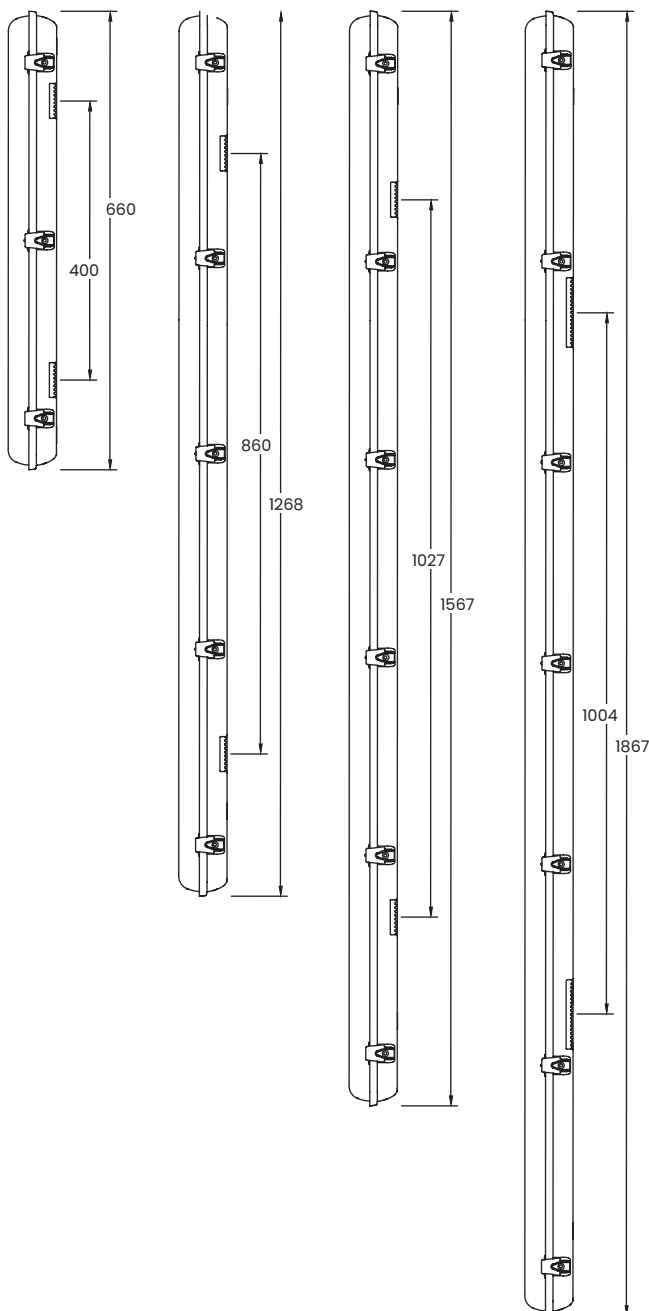

Supply & Power

Voltage Range	AC220-240V
Power Factor	>0.90
Inrush Current	<20A
Protection Class IEC	Class II
Driver	Integral
Cable entry	Side and Back

Overview

Applications	Interior/ Exterior
Construction Material	Polycarbonate
Diffuser Type	TP(a) rated
IP Rating	IP65
IK Rating	IK08
Mounting	Surface mounted, Suspended, BESA boxes
Ambient Temperature	-20°C to +45°C (0°C to 40°C for emergency)
Warranty	5 years

Luminaire Output

Colour Temperature	4000K
CRI	>85 Ra
Efficacy	~160lm/W
Beam Angle	140°
Operating Hours	>50000
Macadam Ellipse	≤4 sdcM
L70 B50	70,000 hours

Specification

Code	Wattage	Lumens	Length (mm)	Unit Weight (kg)	Running Current
AQ/2FT	12W	1933	660	0.95	DC300mA
	15W	2411		0.95	DC365mA
	18W	2894		0.95	DC445mA
	20W	3252		0.95	DC500mA
AQ/4FT	24W	3844	1268	1.70	DC600mA
	30W	4827		1.70	DC700mA
	37W	5955		1.70	DC800mA
	40W	6403		1.70	DC900mA
AQ/5FT	35W	5605	1567	2.15	DC650mA
	46W	7382		2.15	DC800mA
	52W	8374		2.15	DC900mA
	60W	9611		2.15	DC1050mA
AQ/6FT	48W	7690	1867	2.75	DC900mA
	54W	8688		2.75	DC1000mA
	70W	11339		2.75	DC1300mA
	80W	12645		2.75	DC1500mA

Dimensions (mm)

Aqua shown with suspension kit (AQ/SUS-PACK)

To be ordered separately

AQ/SUS-PACK

AQUA 2m SUSPENSION PACK

LED
LIGHTING

EMERGENCY
LIGHTING

LIGHTING
CONTROLS