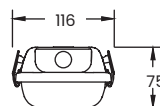

Specification

Code	Wattage	Lumens	Length (mm)	Unit Weight (kg)	Running Current
AQ/2FT	12W	1933	660	0.95	DC300mA
	15W	2411		0.95	DC365mA
	18W	2894		0.95	DC445mA
	20W	3252		0.95	DC500mA
AQ/4FT	24W	3844	1268	1.70	DC600mA
	30W	4827		1.70	DC700mA
	37W	5955		1.70	DC800mA
	40W	6403		1.70	DC900mA
AQ/5FT	35W	5605	1567	2.15	DC650mA
	46W	7382		2.15	DC800mA
	52W	8374		2.15	DC900mA
	60W	9611		2.15	DC1050mA
AQ/6FT	48W	7690	1867	2.75	DC900mA
	54W	8688		2.75	DC1000mA
	70W	11339		2.75	DC1300mA
	80W	12645		2.75	DC1500mA

Dimensions (mm)

Aqua shown with suspension kit (AQ/SUS-PACK)

To be ordered separately

AQ/SUS-PACK

AQUA 2m SUSPENSION PACK