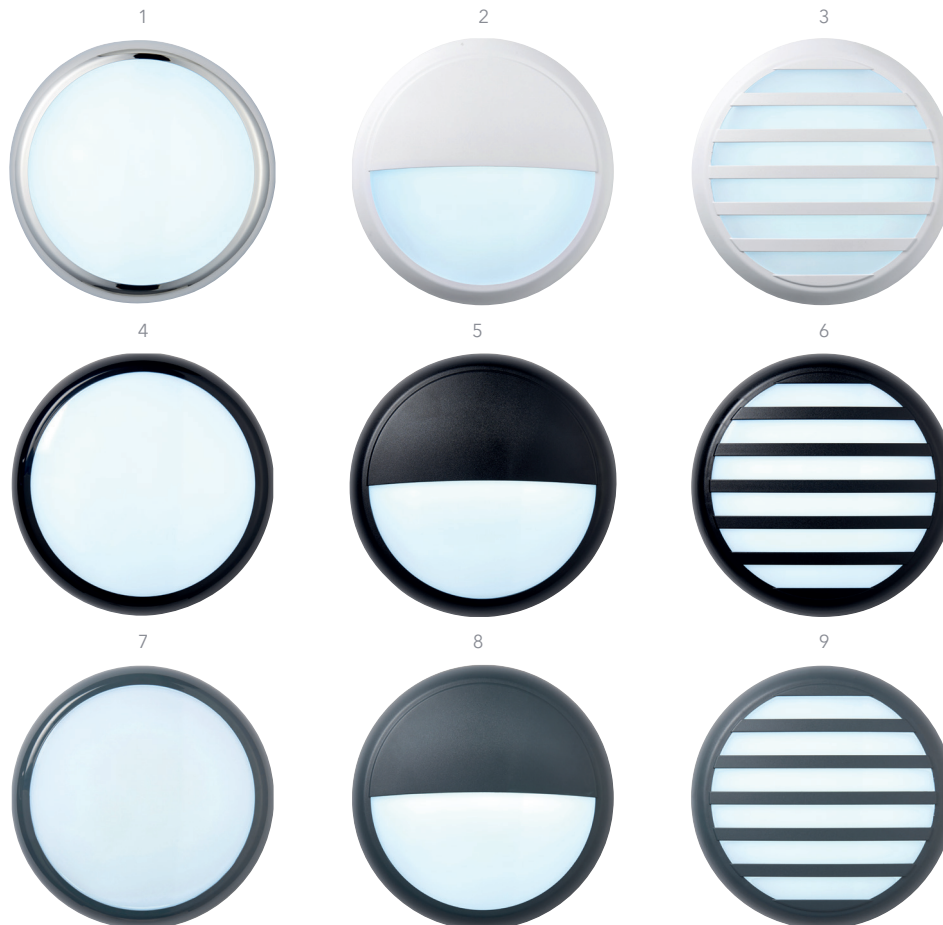

FAIRWAY

- Construction and finish: opal polycarbonate and matt white textured
- Complete with LED driver
- 9/14/18W LED module (SMD) CCT
- K: 3000/4000/6000
- Lm: 900/1400/1800
- 5 year warranty

Push Fit Installation

Hinged Gear Tray

Adjustable Wattage Switch

Part code & Description

Part code & Description	Finish	K	LM	LM/W	Dimensions
FAI-CCT-IP65-01 - Mains	Gloss white	3000/4000/6000	1800	100	Proj: 74mm Dia: 316mm
FAI-CCT-IP65-02 - C/W Microwave sensor	Gloss white	3000/4000/6000	1800	100	Proj: 74mm Dia: 316mm
FAI-CCT-IP65-04 - C/W Microwave sensor & Corridor Function	Gloss white	3000/4000/6000	1800	100	Proj: 74mm Dia: 316mm
FAI-CCT-IP65-05 - C/W 3hr Emergency	Gloss white	3000/4000/6000	1800	100	Proj: 74mm Dia: 316mm
FAI-CCT-IP65-06 - C/W Emergency & Microwave sensor	Gloss white	3000/4000/6000	1800	100	Proj: 74mm Dia: 316mm
FAI-CCT-IP65-08 - C/W Emergency, Microwave sensor & Corridor Function	Gloss white	3000/4000/6000	1800	100	Proj: 74mm Dia: 316mm

Optional Bezel Accessories

Part code	Description	Finish	Dimensions
1 FAI-T-OPEN-CH	Chrome plain bezel	Chrome effect polycarbonate	H: 48mm Dia: 316mm
2 FAI-T-EYE-WH	White eyelid bezel	Matt white abs plastic	H: 64mm Dia: 316mm
3 FAI-T-GRILL-WH	White grill bezel	Matt white abs plastic	H: 65mm Dia: 317mm
4 FAI-T-OPEN-BLK	Black plain bezel	Gloss black abs plastic	H: 48mm Dia: 316mm
5 FAI-T-EYE-BLK	Black eyelid bezel	Matt black abs plastic	H: 64mm Dia: 316mm
6 FAI-T-GRILL-BLK	Black grill bezel	Matt black abs plastic	H: 65mm Dia: 317mm
7 FAI-T-OPEN-ANT	Anthracite grey plain bezel	Gloss anthracite grey abs plastic	H: 48mm Dia: 316mm
8 FAI-T-EYE-ANT	Anthracite grey eyelid bezel	Matt anthracite grey abs plastic	H: 64mm Dia: 316mm
9 FAI-T-GRILL-ANT	Anthracite grey grill bezel	Matt anthracite grey abs plastic	H: 65mm Dia: 317mm