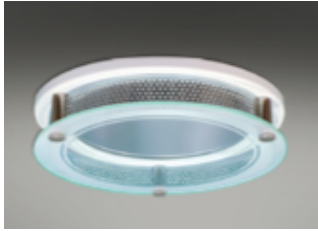

Decorative Bezel

MDL301
White bezel complete with outer etched glass

MDL302
White bezel complete with clear glass

MDL303
White bezel complete with centre etched

MDL305
White bezel complete with clear halo glass

MDL306
White bezel complete with etched halo glass

MDL307
White bezel complete with fully etched glass

Corona Bezel

CB301
White corona bezel with outer etched glass

CB302
White corona bezel with clear glass

CB303
White corona bezel with centre etched

CB305
White corona bezel with clear halo glass

CB306
White corona bezel with etched halo glass

CB307
White corona bezel with fully etched glass

IP65 Bezel

/65
Universal bezel to accept IP65 accessories