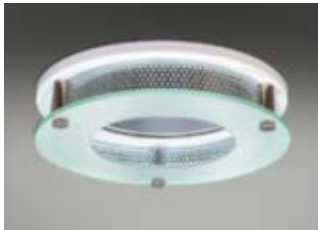

Decorative Bezel

MDL301
White bezel complete with outer etched glass

MDL302
White bezel complete with clear glass

MDL303
White bezel complete with centre etched

MDL305
White bezel complete with clear halo glass

MDL306
White bezel complete with etched halo glass

MDL307
White bezel complete with fully etched glass

Corona Bezel

CB301
White corona bezel with outer etched glass

CB302
White corona bezel with clear glass

CB303
White corona bezel with centre etched

CB305
White corona bezel with clear halo glass

CB306
White corona bezel with etched halo glass

CB307
White corona bezel with fully etched glass

IP65 Bezel

/65
Universal bezel to accept IP65 accessories