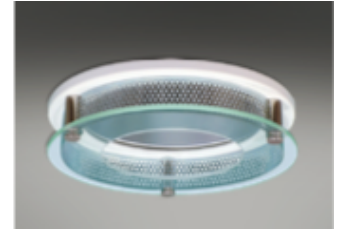

Decorative Bezel

MDL301
White bezel complete with outer etched glass

MDL302
White bezel complete with clear glass

MDL303
White bezel complete with centre etched

MDL305
White bezel complete with clear halo glass

MDL306
White bezel complete with etched halo glass

MDL307
White bezel complete with fully etched glass

Corona Bezel

CB301
White corona bezel with outer etched glass

CB302
White corona bezel with clear glass

CB303
White corona bezel with centre etched

CB305
White corona bezel with clear halo glass

CB306
White corona bezel with etched halo glass

CB307
White corona bezel with fully etched glass

IP65 Bezel

/65
Universal bezel to accept IP65 accessories