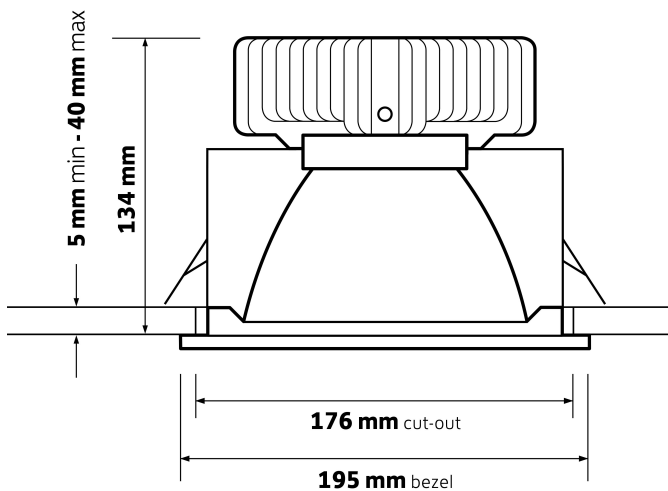

Features:

- Die-cast twist and lock bezel with interchangeable accessories
- Satin etched reflector
- Optimised thermal management system
- Dimming and emergency conversion options
- Life >60,000 hours (L70B10)
- Warranty: 5 Years