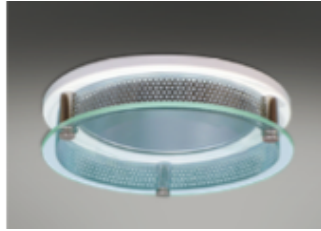

Decorative Bezel

MDL301
White bezel complete with outer etched glass

MDL302
White bezel complete with clear glass

MDL303
White bezel complete with centre etched

MDL305
White bezel complete with clear halo glass

MDL306
White bezel complete with etched halo glass

MDL307
White bezel complete with fully etched glass

Corona Bezel

CB301
White corona bezel with outer etched glass

CB302
White corona bezel with clear glass

CB303
White corona bezel with centre etched

CB305
White corona bezel with clear halo glass

CB306
White corona bezel with etched halo glass

CB307
White corona bezel with fully etched glass

IP65 Bezel

/65
Universal bezel to accept IP65 accessories