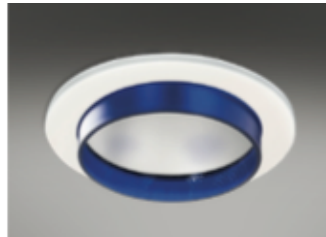

Decorative Bezel

MDL301
White bezel complete with outer etched glass

MDL302
White bezel complete with clear glass

MDL303
White bezel complete with centre etched

MDL305
White bezel complete with clear halo glass

CB303
White corona bezel with centre etched

CB305
White corona bezel with clear halo glass

CB306
White corona bezel with etched halo glass

CB307
White corona bezel with fully etched glass

IP65 Bezel

/65
Universal bezel to accept IP65 accessories

IP65/002/195
IP65 Clear Glass

IP65/008/195
IP65 Opal polycarbonate

IP65/009/195
IP65 Clear polycarbonate

Accessories

MDL351
Etched glass mini reflector

MDL352/BLUE
Blue lens mini reflector

MDL352/RED
Red lens mini reflector

MDL352/GREEN
Green lens mini reflector

MDL310/FROST
Frosted vertical halo

MDL310/BLUE
Blue vertical halo

MDL384
Frosted hi-light

MDL385
Blue hi-light

MDL340
IP54 Clear glass

MDL341
IP54 Centre etched glass

MDL342
IP54 Full etched glass