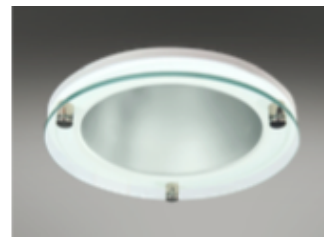

MDL DOWNLIGHT

Features:

- Die-cast twist and lock bezel with interchangeable accessories
- Satin etched reflector
- Optimised thermal management system
- Dimming and emergency conversion options
- Life >60,000 hours (L70B10)
- Warranty: 5 Years

Decorative Bezel

MDL301
White bezel complete with outer etched glass

MDL302
White bezel complete with clear glass

MDL303
White bezel complete with centre etched

MDL305
White bezel complete with clear halo glass

MDL306
White bezel complete with etched halo glass

MDL307
White bezel complete with fully etched glass

Corona Bezel

CB301
White corona bezel with outer etched glass

CB302
White corona bezel with clear glass