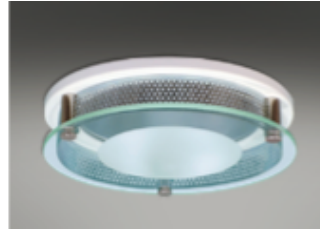

Decorative Bezel

MDL301
White bezel complete with outer etched glass

MDL302
White bezel complete with clear glass

MDL303
White bezel complete with centre etched

MDL305
White bezel complete with clear halo glass

MDL306
White bezel complete with etched halo glass

MDL307
White bezel complete with fully etched glass

Corona Bezel

CB301
White corona bezel with outer etched glass

CB302
White corona bezel with clear glass

CB303
White corona bezel with centre etched

CB305
White corona bezel with clear halo glass

CB306
White corona bezel with etched halo glass

CB307
White corona bezel with fully etched glass

IP65 Bezel

/65
Universal bezel to accept IP65 accessories