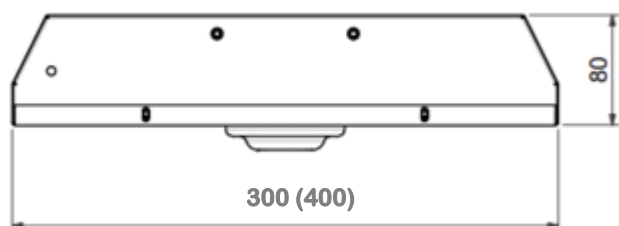

### Application

Warehouse, Distribution and logistics facilities.  
Sports and leisure complexes,  
'out of town' retail and automotive repair.

Part code	
ORI060W	Orion 60w 9000lm 4K 695mm x 300mm x 80mm
ORI082W	Orion 82w 12000lm 4K 695mm x 300mm x 80mm
ORI099W	Orion 99w 15000lm 4K 695mm x 300mm x 80mm
ORI121W	Orion 121w 18000lm 4K 695mm x 300mm x 80mm
ORI137W	Orion 137w 21000lm 4K 695mm x 300mm x 80mm
ORI164W	Orion 164w 24000lm 4K 695mm x 300mm x 80mm
ORI170W	Orion 170w 26000lm 4K 695mm x 300mm x 80mm
ORI180W	Orion 180w 28000lm 4K 695mm x 400mm x 80mm
ORI220W	Orion 220w 32000lm 4K 695mm x 400mm x 80mm