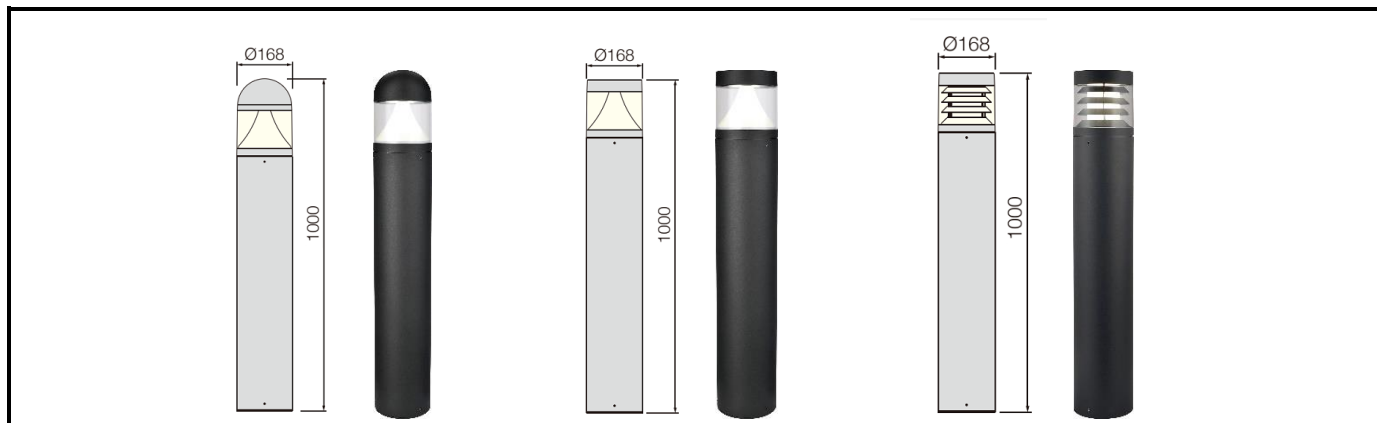

## PATHFINDER

Pathfinder is a robust bollard with a classic look suitable for most applications. It has a durable extruded aluminium body and polycarbonate lens providing good levels of vandal resistance. With silver grey coated louvred controller, it provides symmetrical distribution and minimal glare.

### Features

- Selectable CCT - 3000K/4000K
- Power 25W
- 3 year warranty
- C/W concrete fixings, J Bolts are available to order separately
- IP65 & IK09 rated
- Emergency options available including self test
- Available with Flat head, Dome head or Flat head with Louvre

## Dimensions - Line Drawing