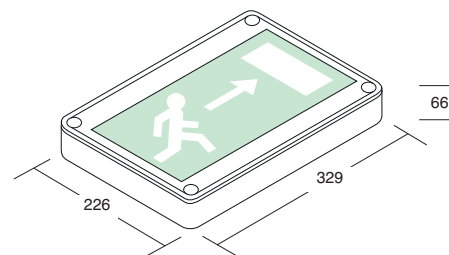

The WAYOUT Exit Sign features a robust polycarbonate enclosure and is supplied with 'clip-in' safety sign legend screens behind a clear cover. It also benefits from being supplied with a mounting bracket allowing ceiling or 'flagpost' wall installation options to the standard wall mount (single sided only).

The Wayout range is supplied as permanently Maintained operation as standard providing 3 hour duration using long-life Lithium Iron Phosphate batteries (LiFePO4).

The luminaires are designed to fully comply with the relevant parts of EN60598.2.22

Features:

Product	LED Exit Sign
Light source	15 x white LEDs
Luminaire Lumens	N/A
Construction	Polycarbonate housing and double diffuser plus internal 'clip-in' safety legend screen
Geartray	Integral to base
Dimensions	329mm (L) x 226mm (W) x 66mm (H)
Cable entry	20mm knock-outs top, back and one end
Mounting	Wall mount (single sided only); Ceiling mount bracket; 'Flagpost' wall mount bracket – (bracket supplied)