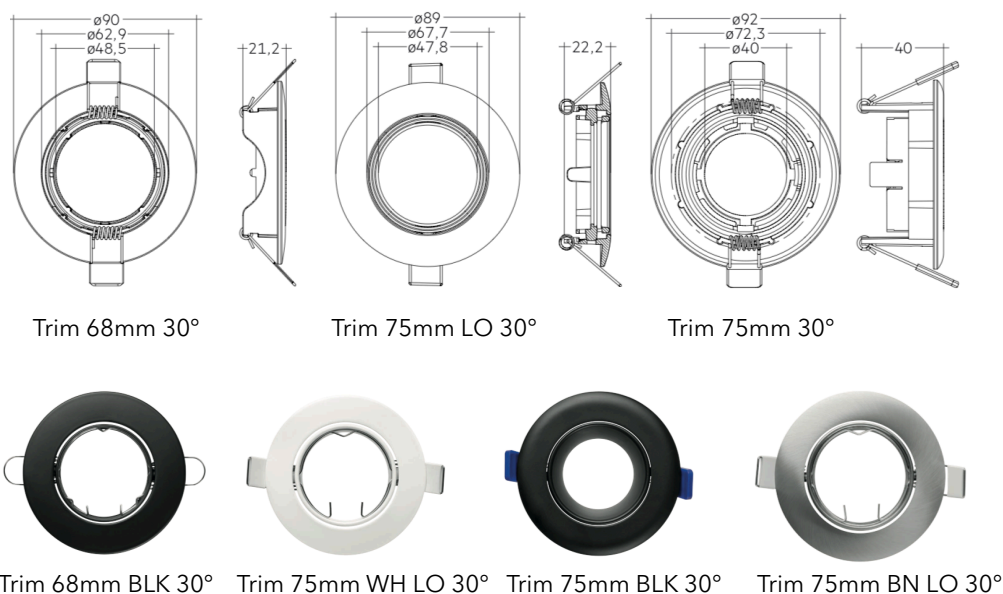

Features

- Fits in most existing MR16 / GU10 halogen luminaires
- Replacement of 50 W MR16 halogen lamps or 20 W HID lamp
- Module with integrated heatsink and optics
- Choice of variable dimming and non-dimming LED Drivers
- Emergency options available
- Pre-wired for quick and easy installation
- Eye-catching lens optic with mirrors halogen facettes
- Long life-time: L70B50 >50,000 h
- 5-year guarantee

Mechanical properties

- Module dimension $\varnothing 49.6 \times 75.5$ and $\varnothing 49.6 \times 70$ mm
- Mounting with mounting ring, see accessories

Wren 700lm

Wren 1200lm

Part Number	Description
WR3K24D700-01	Wren, 3000K, 24° Beam Angle, 10W, 700lm, Standard, c/w driver
WR3K36D700-01	Wren, 3000K, 36° Beam Angle, 10W, 700lm, Standard, c/w driver
WR3K24D1200-01	Wren, 3000K, 24° Beam Angle, 12.2W, 1200lm, Standard, c/w driver
WR3K36D1200-01	Wren, 3000K, 36° Beam Angle, 12.2W, 1200lm, Standard, c/w driver
WR4K24D700-01	Wren, 4000K, 24° Beam Angle, 10W, 700lm, Standard, c/w driver
WR4K36D700-01	Wren, 4000K, 36° Beam Angle, 10W, 700lm, Standard, c/w driver
WR4K24D1200-01	Wren, 4000K, 24° Beam Angle, 12.2W, 1200lm, Standard, c/w driver
WR4K36D1200-01	Wren, 4000K, 36° Beam Angle, 12.2W, 1200lm, Standard, c/w driver

Part Number	Description
WRTRIM68-BN	Wren Trim, 68mm Cutout, Chrome
WRTRIM68-BLK	Wren Trim, 68mm Cutout, Black
WRTRIM68-WH	Wren Trim, 68mm Cutout, White
WRTRIM75LO-BN	Wren Trim, 75mm Cutout, LO, Chrome
WRTRIM75LO-BLK	Wren Trim, 75mm Cutout, LO, Black
WRTRIM75LO-WH	Wren Trim, 75mm Cutout, LO, White
WRTRIM75-BLK	Wren Trim, 75mm Cutout, Black
WRTRIM75-WH	Wren Trim, 75mm Cutout, White