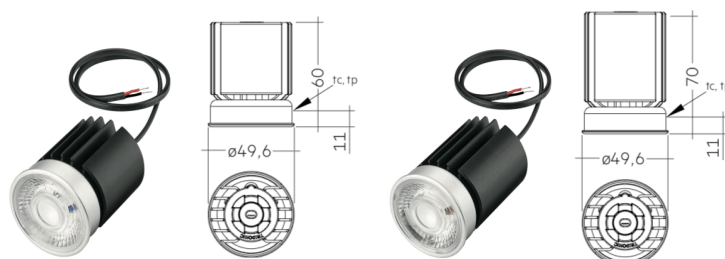

WREN

The Wren range of products are suitable for direct installation in ceilings - simple and convenient because the LED module, heat sink and lens form a single unit. This means it is possible to switch very quickly and cost-effectively from conventional halogen or compact fluorescent lamps to a preconfigured professional LED solution.

Optical properties

- Colour temperatures 3000K and 4000K (2700K available on request)
- Typ. luminous flux 700 und 1,200 lm
- Module luminous efficacy up to 104 lm/W
- Higher CRI, typical Ra = 92
- Small colour tolerance MacAdam 3
- Beam Angle: spot degree (12° / 24°) or downlight (36°)

Features

- Fits in most existing MR16 / GU10 halogen luminaires
- Replacement of 50 W MR16 halogen lamps or 20 W HID lamp
- Module with integrated heatsink and optics
- Choice of variable dimming and non-dimming LED Drivers
- Emergency options available
- Pre-wired for quick and easy installation
- Eye-catching lens optic with mirrors halogen facettes
- Long life-time: L70B50 >50,000 h
- 5-year guarantee

Mechanical properties

- Module dimension $\varnothing 49.6 \times 75.5$ and $\varnothing 49.6 \times 70$ mm
- Mounting with mounting ring, see accessories

Wren 700lm

Wren 1200lm

Part Number	Description
WR3K24D700-01	Wren, 3000K, 24° Beam Angle, 10W, 700lm, Standard, c/w driver
WR3K36D700-01	Wren, 3000K, 36° Beam Angle, 10W, 700lm, Standard, c/w driver
WR3K24D1200-01	Wren, 3000K, 24° Beam Angle, 12.2W, 1200lm, Standard, c/w driver
WR3K36D1200-01	Wren, 3000K, 36° Beam Angle, 12.2W, 1200lm, Standard, c/w driver
WR4K24D700-01	Wren, 4000K, 24° Beam Angle, 10W, 700lm, Standard, c/w driver
WR4K36D700-01	Wren, 4000K, 36° Beam Angle, 10W, 700lm, Standard, c/w driver
WR4K24D1200-01	Wren, 4000K, 24° Beam Angle, 12.2W, 1200lm, Standard, c/w driver
WR4K36D1200-01	Wren, 4000K, 36° Beam Angle, 12.2W, 1200lm, Standard, c/w driver