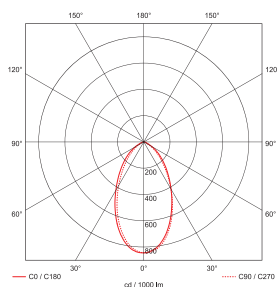

Photometry

Luminaire Output

Colour Temperature	Switchable 3000K | 4000K
CRI	>80 Ra
Efficacy	~100 Lm/W
Beam Angle	60°
Operating Hours	50,000
Macadam Ellipse	≤6 sdcm
L70 B50	50,000 hours

Supply & Power

Wattage	6W
Voltage Range	AC220-240V
Power Factor	>0.90
Inrush Current	<30A
Running Current	DC71mA
Protection Class IEC	Class II
Driver	Integral dimmable
Cable entry	Back
6A Type B Breaker	200 downlights
10A Type B Breaker	350 downlights